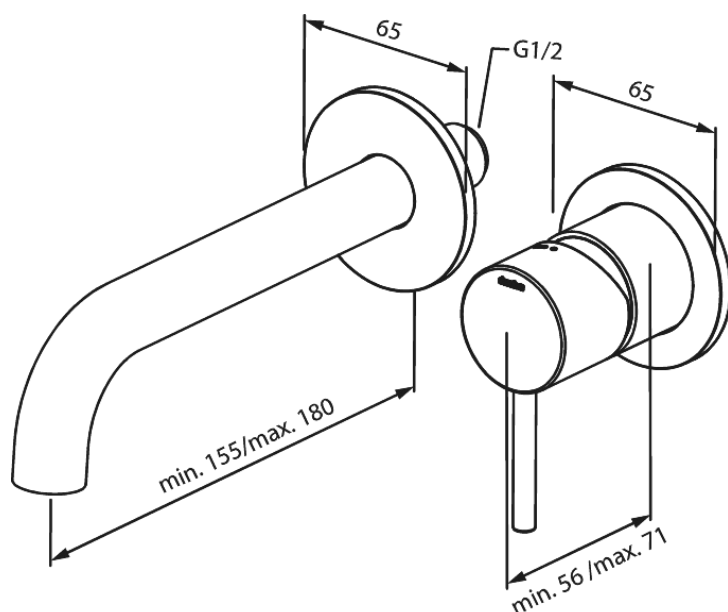

Product features

FM Mattsson Denmark ApS
Hvidkærvej 48, 5250 Odense SV, DK-56416218

+45 88 33 00 34 damixa-international@fmmattssongroup.com

Mere information på damixa.com

damixa